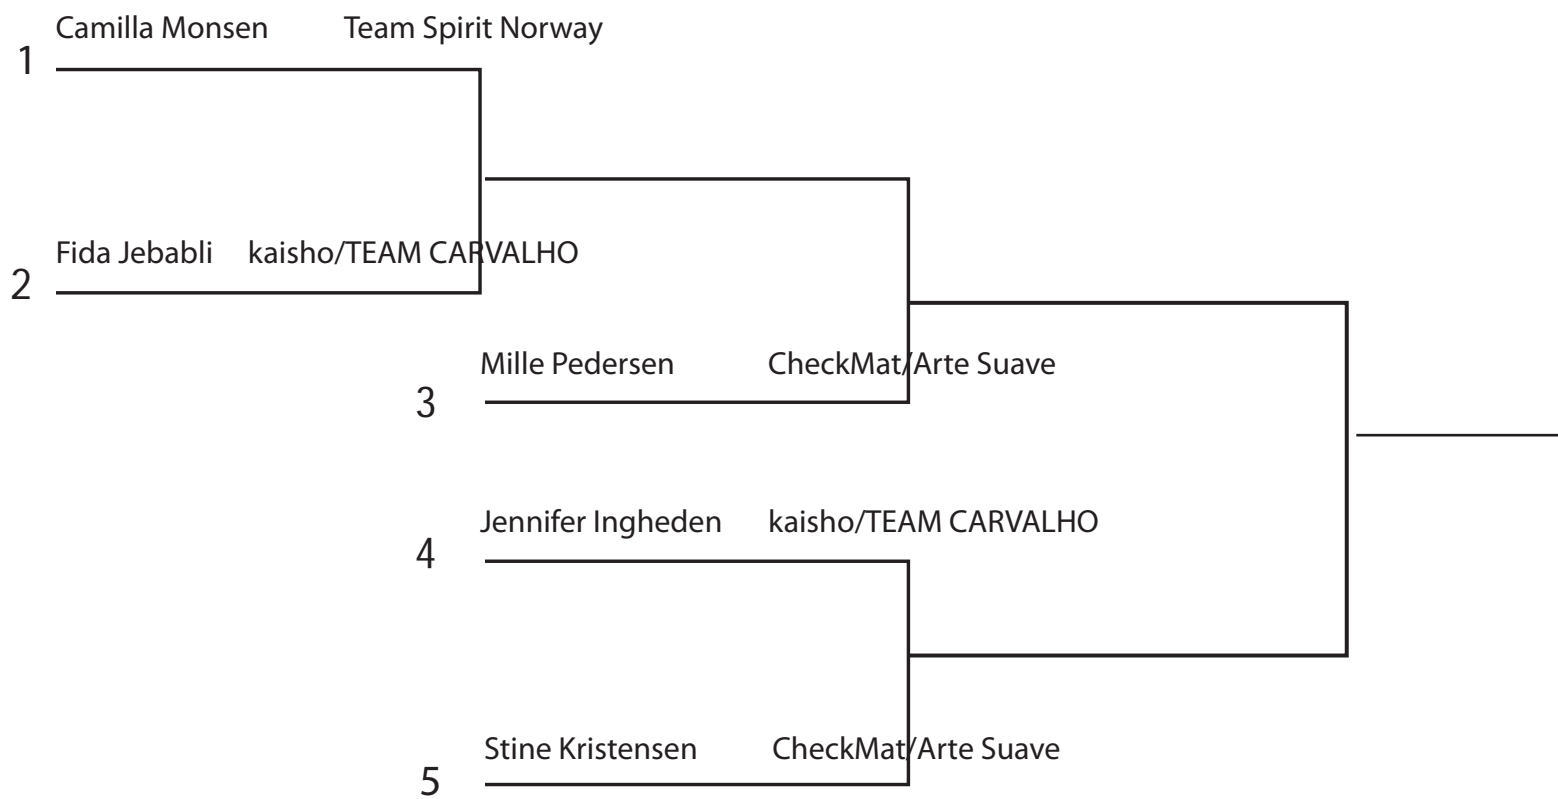

Female Adult (18 years and up) White Belts +69.0 kg

Bracket Start 13:30 Sunday

- 1 _____
- 2 _____
- 3 _____
- 3 _____